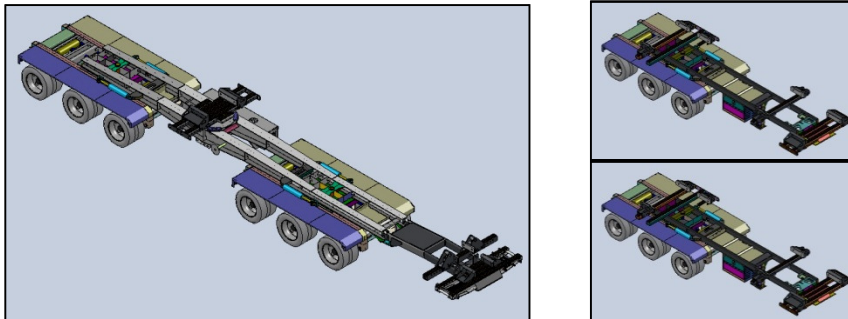

Manufactured by

828 4th Street
Elk River, MN 55330
Phone (763) 441-1581
Fax (763) 441-1596

6-Axle Hydra-Steer Tri-Steer Trailer

6-Axle Hydra-Steer Tri-Steer trailer capable of **Crab** steering mode when the tongue is attached to the bridge beam. When tongue is detached from the beam, **Hinge**, and **Front** steering modes can be used.

6-Axle Hydra-Steer Tri-Steer Trailer, Double Modular

6-Axle Hydra-Steer Tri-Steer trailer with (2) 3 axle upper frames with power units, capability of (1) 6-axle trailer or converting into (2) three axle trailers. The 6-axle trailer has the Tri-Steer capabilities and the 3-axle trailers will only function in the **Crab** steer mode.

8-Axle Hydra-Steer Tri-Steer Trailer

6-Axle Hydra-Steer Tri-Steer trailer with pin on tag axle and pusher axle. Capable of **Crab** steering mode when the tongue is attached to the bridge beam. When tongue is detached from the beam, **Hinge**, and **Front** steering modes can be used.